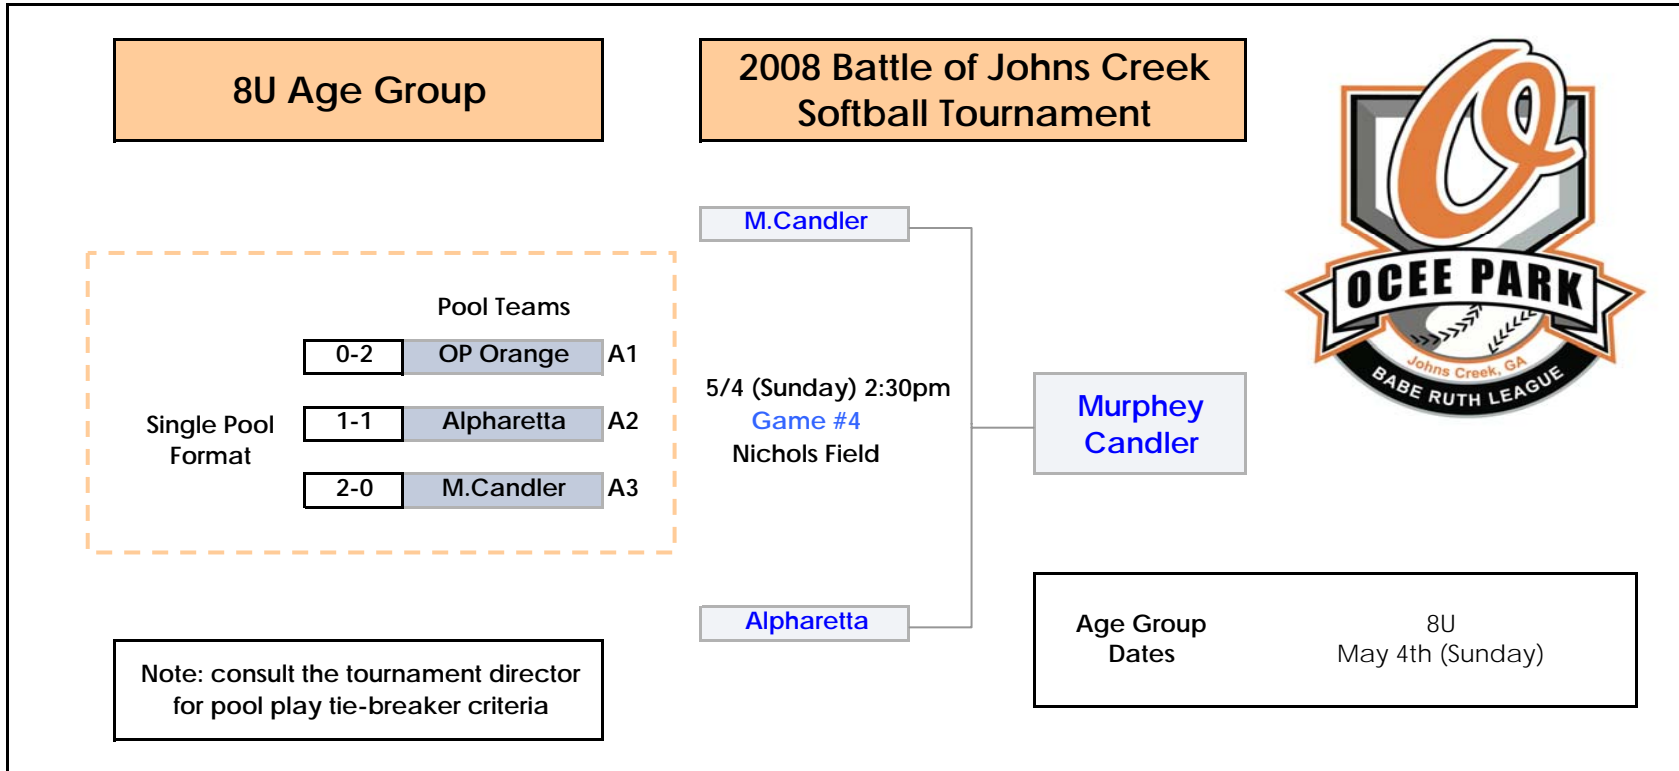

Ocee Park Spring 2008
Battle of Johns Creek Softball Tournament - 5/4 (Sun)
Pool Play Schedule and Game Bracket (8U)

Game	Team #1	Team #2	Date	Time	Note	Field/Location	Won	Loss
1	Ocee Park Orange	Alpharetta	5/4 (Sun)	9:30am		Conklin Field	A2	A1
2	Ocee Park Orange	Murphey Candler	5/4 (Sun)	11:00am		Conklin Field	A3	A1
3	Alpharetta	Murphey Candler	5/4 (Sun)	12:30pm		Conklin Field	A3	A2
4	Pool A #1	Pool A #2	5/4 (Sun)	2:30pm	Championship Game	Nichols Field	Murphey Candler	