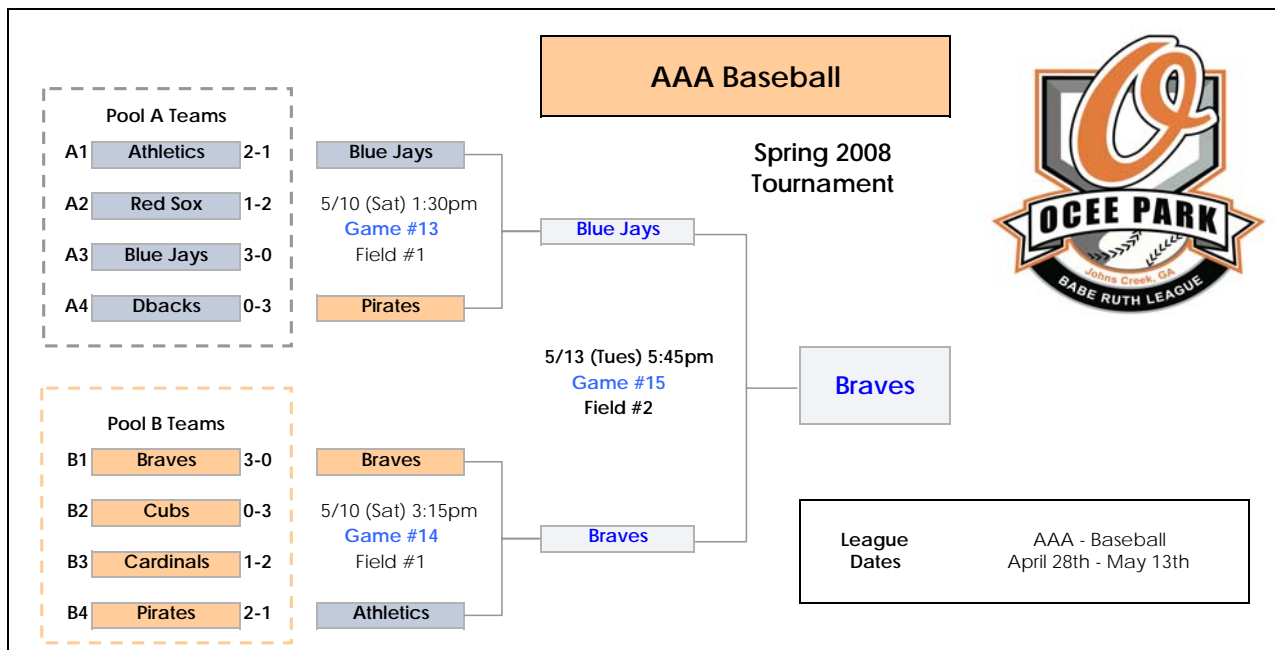

Ocee Park Spring 2008 League Championship Tournament Pool Play Schedule and Game Bracket

Game	Team #1	Team #2	Date	Time	Note	Field/Location	Won	Loss
G1	Athletics	Red Sox	4/28 (Mon)	5:45pm		Field #1	A1	A2
G2	Braves	Cubs	4/28 (Mon)	7:30pm		Field #1	B1	B2
G3	Blue Jays	Diamondbacks	4/29 (Tues)	5:45pm		Field #2	A3	A4
G4	Cardinals	Pirates	4/29 (Tues)	7:30pm		Lang Field	B4	B3
G5	Athletics	Diamondbacks	5/3 (Sat)	1:30pm		Field #1	A1	A4
G6	Braves	Pirates	5/3 (Sat)	3:15pm		Field #1	B1	B4
G7	Red Sox	Blue Jays	5/3 (Sat)	4:00pm		Lang Field	A3	A2
G8	Cubs	Cardinals	5/3 (Sat)	5:45pm		Lang Field	B3	B2
G9	Athletics	Blue Jays	5/5 (Mon)	5:45pm		Field #1	A3	A1
G10	Braves	Cardinals	5/5 (Mon)	7:30pm		Field #1	B1	B3
G11	Red Sox	Diamondbacks	5/6 (Tues)	5:45pm		Field #2	A2	A4
G12	Cubs	Pirates	5/6 (Tues)	7:30pm		Lang Field	B4	B2
G13	Blue Jays	Pirates	5/10 (Sat)	1:30pm	Semi-Final #1	Field #1	Blue Jays	
G14	Braves	Athletics	5/10 (Sat)	3:15pm	Semi-Final #2	Field #1	Braves	
G15	Blue Jays	Braves	5/13 (Tues)	5:45pm	Championship	Field #2	Braves	