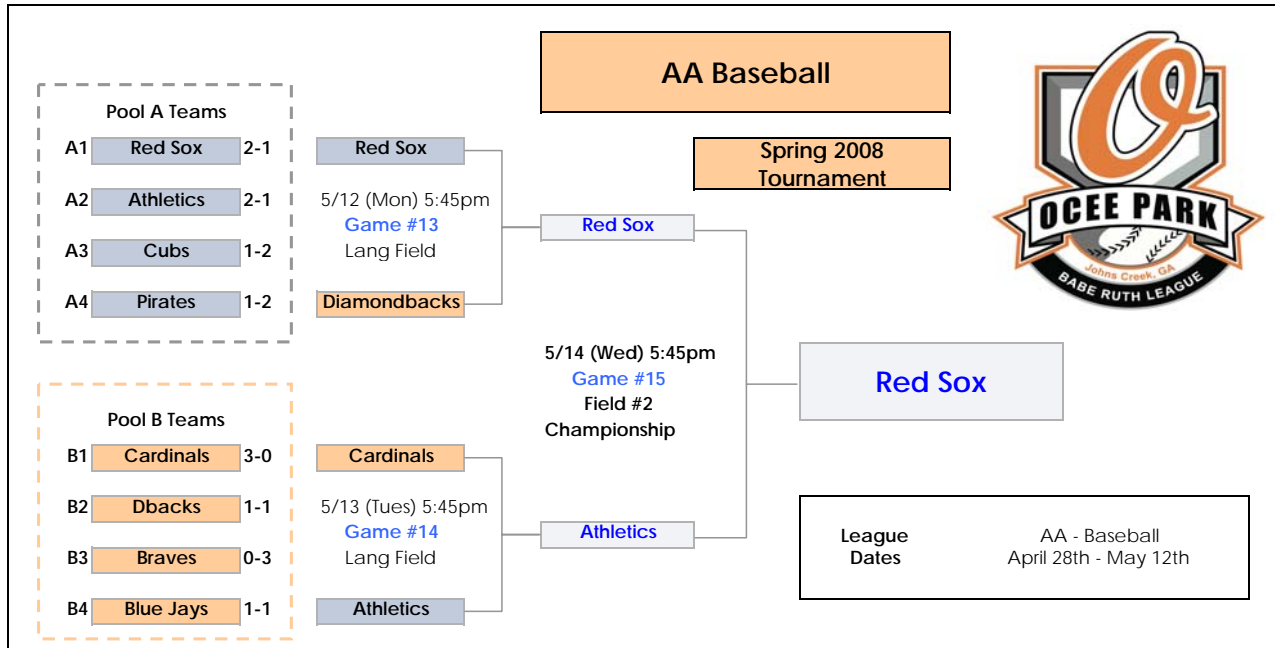

Ocee Park Spring 2008 League Championship Tournament Pool Play Schedule and Game Bracket

Game	Team #1	Team #2	Date	Time	Note	Field/Location	Won	Loss
G1	Red Sox	Athletics	4/28 (Mon)	5:45pm		Lang	A1	A2
G2	Cardinals	Diamondbacks	4/29 (Tues)	5:45pm		Lang	B1	B2
G3	Cubs	Pirates	4/30 (Wed)	5:45pm		Field #2	A4	A3
G4	Braves	Blue Jays	5/1 (Thur)	5:45pm		Lang	B4	B3
G5	Red Sox	Pirates	5/3 (Sat)	9:00am		Lang	A1	A4
G6	Cardinals	Blue Jays	5/9 (Fri)	5:45pm	Re-scheduled	Lang	B1	B4
G7	Athletics	Cubs	5/3 (Sat)	12:30pm		Lang	A2	A3
G8	Diamondbacks	Braves	5/3 (Sat)	2:15pm		Lang	B2	B3
G9	Red Sox	Cubs	5/5 (Mon)	5:45pm		Lang	A3	A1
G10	Cardinals	Braves	5/6 (Tues)	5:45pm		Lang	B1	B2
G11	Athletics	Pirates	5/7 (Wed)	5:45pm		Field #2	A2	A4
G12	Diamondbacks	Blue Jays	5/10 (Sat)	10:45am	Re-scheduled	Lang		
G13	Red Sox	Diamondbacks	5/12 (Mon)	5:45pm	Semi-Final #1	Lang	Red Sox	
G14	Cardinals	Athletics	5/13 (Tues)	5:45pm	Semi-Final #2	Lang	Athletics	
G15	Red Sox	Athletics	5/14 (Wed)	5:45pm	Championship	Field #2	Red Sox	