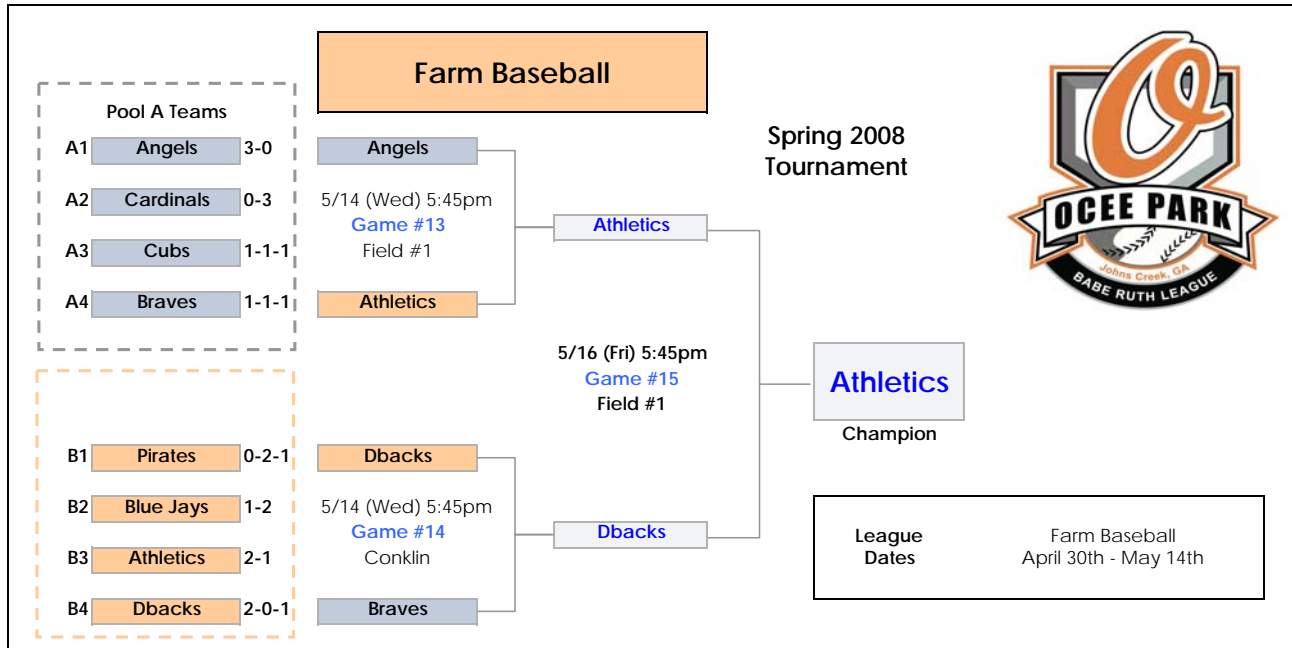

Ocee Park Spring 2008 League Championship Tournament Pool Play Schedule and Game Bracket

Game	Team #1	Team #2	Date	Time	Note	Field/Location	Won	Loss
1	Angels	Cardinals	4/30 (Wed)	5:45pm	Angels 15-10	Field #1	A1	A2
2	Cubs	Braves	4/30 (Wed)	5:45pm	Tie 6-6	Conklin	Tie	Tie
3	Pirates	Blue Jays	5/1 (Thur)	5:45pm		Field #1	B2	B1
4	Athletics	Diamondbacks	5/1 (Thur)	5:45pm		Jacobs	B4	B3
5	Angels	Cubs	5/9 (Fri)	5:45pm	Angels 11-6	Field #1	A1	A3
6	Cardinals	Braves	5/3 (Sat)	12:00pm	Braves 12-4	Conklin	A4	A2
7	Pirates	Athletics	5/3 (Sat)	12:00pm		Field #1	B3	B1
8	Blue Jays	Diamondbacks	5/3 (Sat)	1:30pm		Conklin	B4	B2
9	Angels	Braves	5/7 (Wed)	5:45pm	Angels 9-8	Field #1	A1	A4
10	Pirates	Diamondbacks	5/7 (Wed)	5:45pm		Conklin	Tie	Tie
11	Cardinals	Cubs	5/10 (Sat)	10:30am	Cubs 6-5	Jacobs	A3	A2
12	Blue Jays	Athletics	5/10 (Sat)	12:00pm		Field #1	B3	B2
13	Angels	Athletics	5/14 (Wed)	5:45pm	Semi-Final #1	Field #1	Athletics	
14	Diamondbacks	Braves	5/14 (Wed)	5:45pm	Semi-Final #2	Conklin	Diamondbacks	
15	Athletics	Diamondbacks	5/16 (Fri)	5:45pm	Championship	Field #1	Athletics	