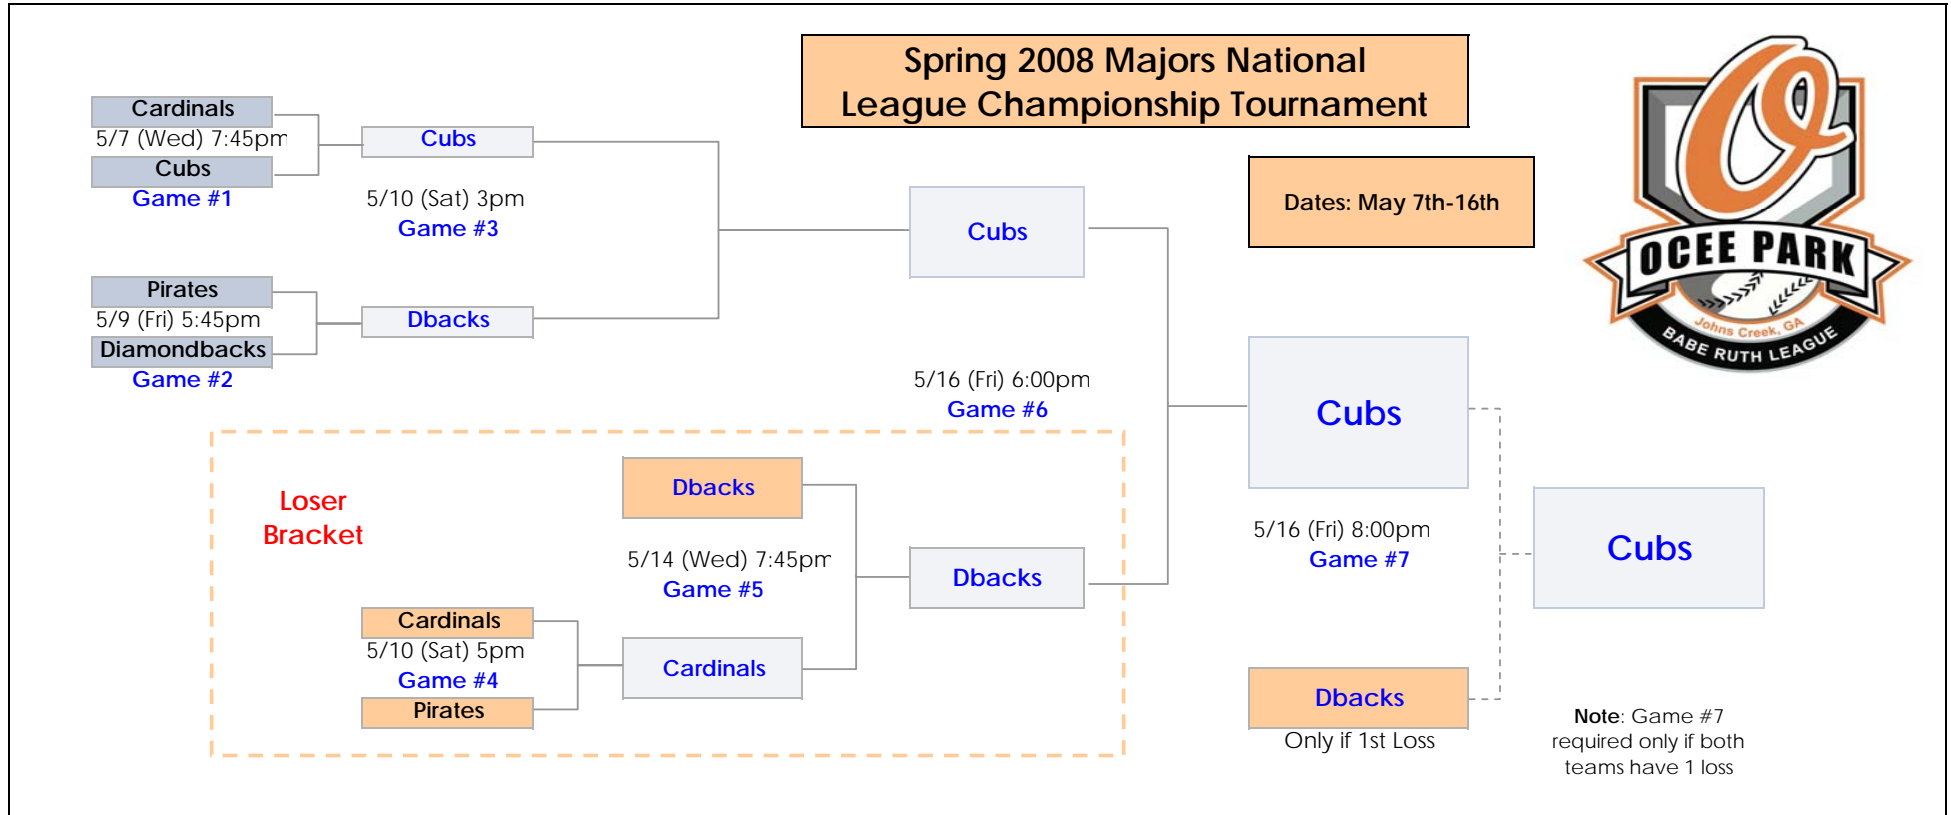

Ocee Park Spring 2008 League Championship Tournament Double Elimination Schedule and Game Bracket

Game	Team #1	Team #2	Date	Time	Note	Field/Location
1	Cardinals	Cubs	5/7 (Wed)	7:45pm		Field #2
2	Pirates	Diamondbacks	5/9 (Fri)	5:45pm	Re-scheduled	Field #2
3	Cubs	Diamondbacks	5/10 (Sat)	3:00pm		Field #2
4	Cardinals	Pirates	5/10 (Sat)	5:00pm		Field #2
5	Cardinals	Diamondbacks	5/14 (Wed)	7:45pm		Field #2
6	Cubs	Diamondbacks	5/16 (Fri)	6:00pm	Cubs - Champions	Field #2
7	Cubs	Diamondbacks	5/16 (Fri)	8:00pm	Only if necessary	Field #2