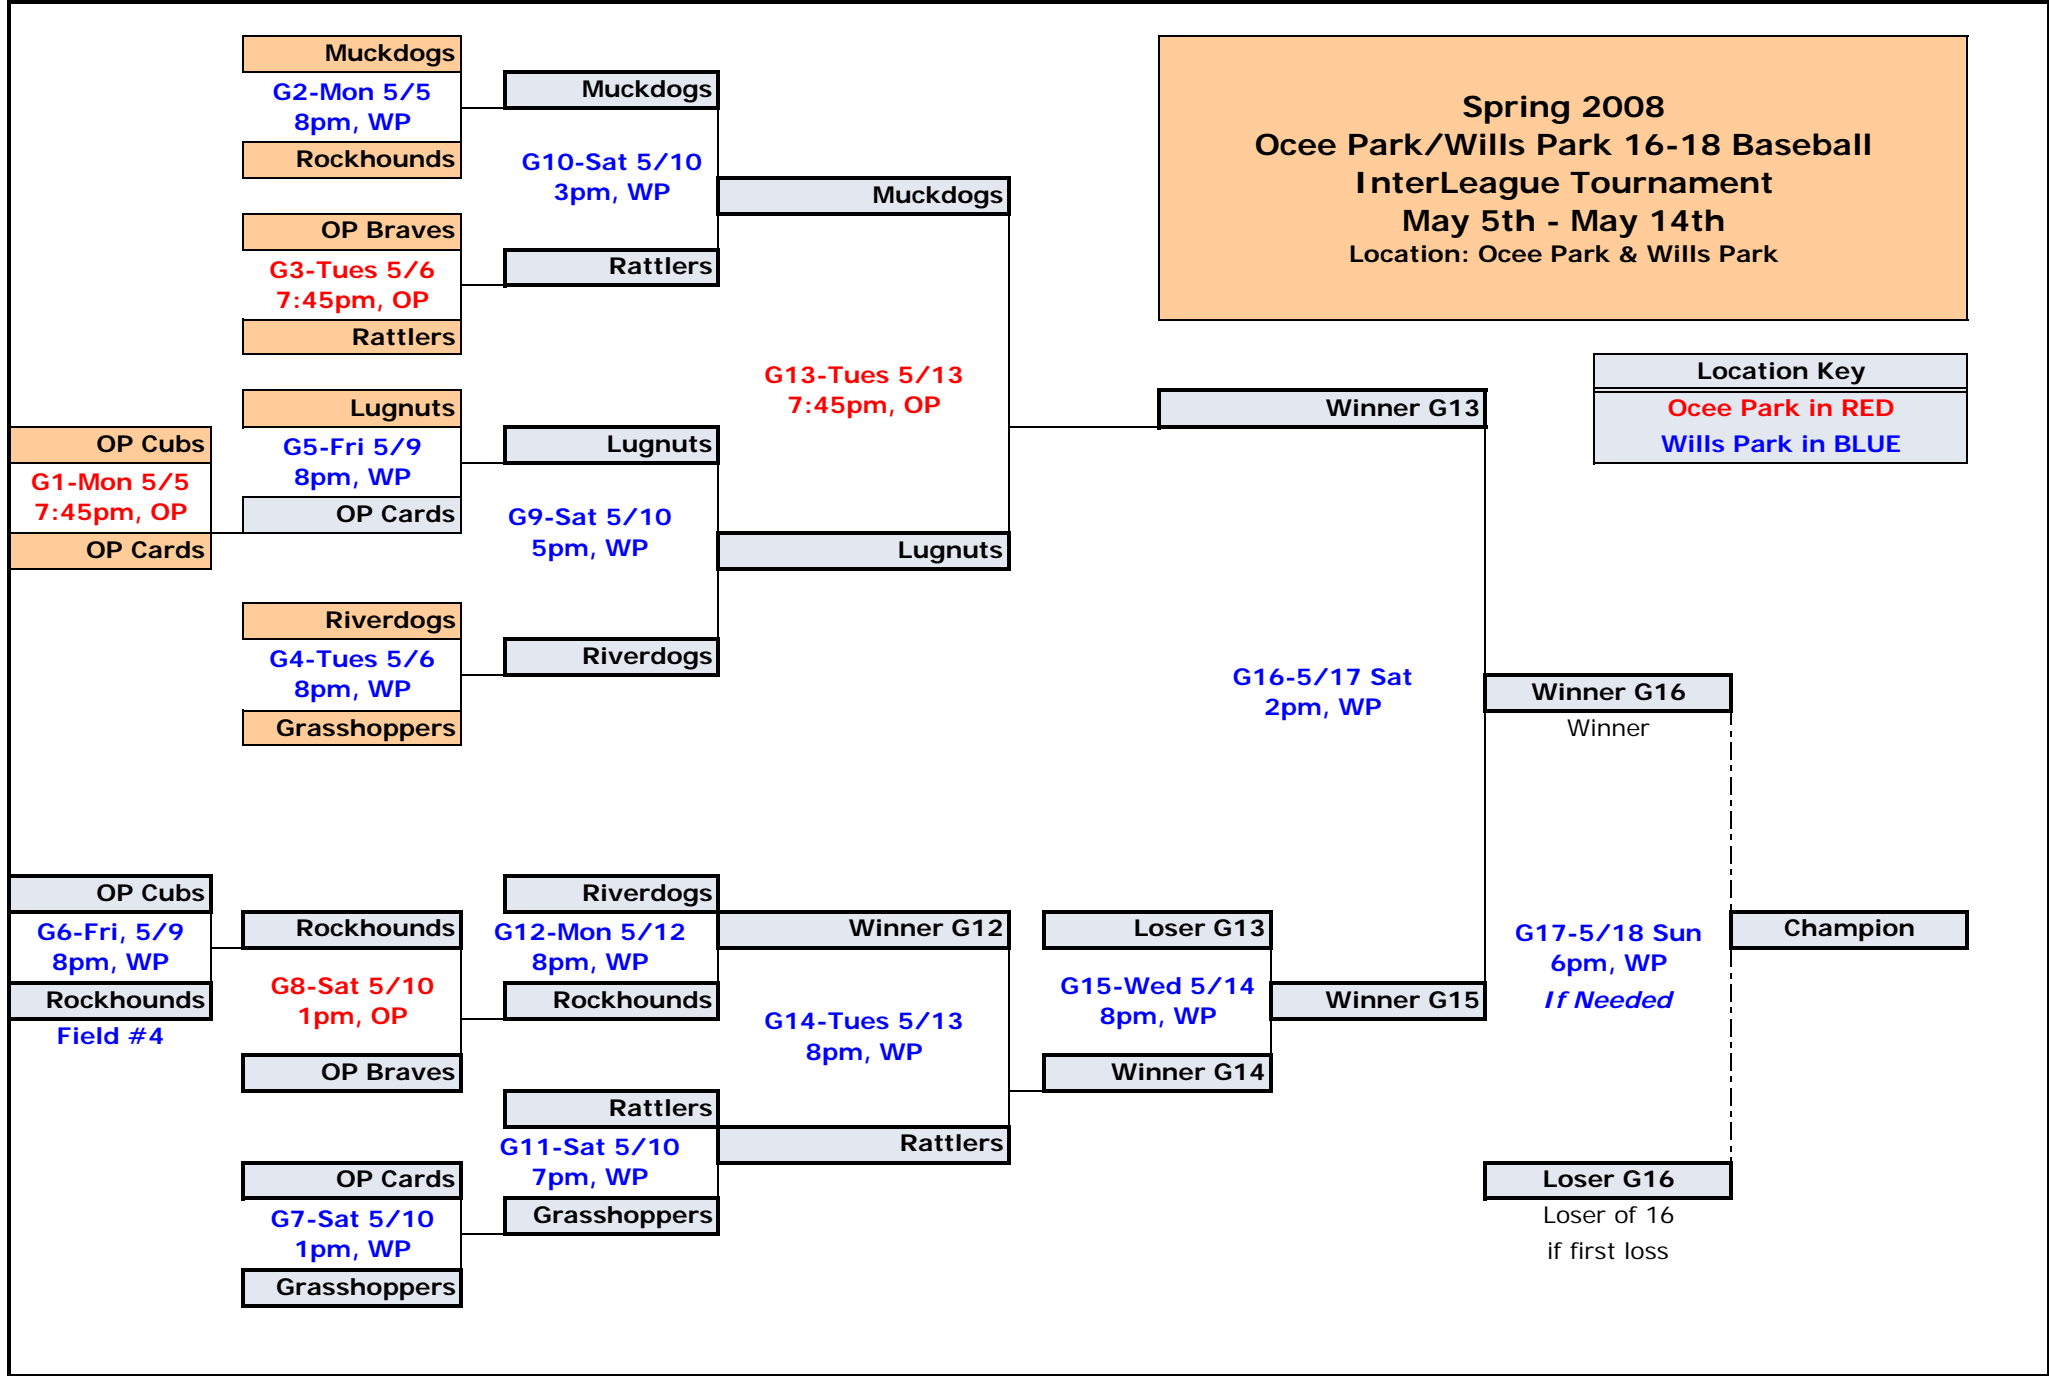

**Spring 2008**  
**Ocee Park/Wills Park 16-18 Baseball**  
**InterLeague Tournament**  
**May 5th - May 14th**  
 Location: Ocee Park & Wills Park

**Location Key**  
 Ocee Park in RED  
 Wills Park in BLUE

### Tournament Game Schedule

Game	Team #1	Team #2	Date	Time	Day	Field/Location
1	OP Cubs	OP Cardinals	5-May	7:45pm	Mon	Ocee Park
2	Muckdogs	Rockhounds	5-May	8:00pm	Mon	Wills Park
3	OP Braves	Rattlers	6-May	7:45pm	Tues	Ocee Park
4	Riverdogs	Grasshoppers	6-May	8:00pm	Tues	Wills Park
5	Lugnuts	OP Cards	9-May	8:00pm	Fri	Wills Park
6	OP Cubs	Rockhounds	9-May	8:00pm	Fri	Wills Park (F4)
7	Grasshoppers	OP Cardinals	10-May	1:00pm	Sat	Wills Park
8	OP Braves	Rockhounds	10-May	1:00pm	Sat	Ocee Park
9	Riverdogs	Lugnuts	10-May	5:00pm	Sat	Wills Park
10	Muckdogs	Rattlers	10-May	3:00pm	Sat	Wills Park
11	Grasshoppers	Rattlers	10-May	7:00pm	Sat	Wills Park
12	Rockhounds	Riverdogs	12-May	8:00pm	Mon	Wills Park
13	Lugnuts	Muckdogs	12-May	7:45pm	Mon	Ocee Park
14	Rattlers	Winner G12	13-May	8:00pm	Tues	Wills Park
15	Winner G14	Loser G13	14-May	8:00pm	Wed	Wills Park
16	Winner G13	Winner G15	17-May	2:00pm	Sat	Wills Park
17	Winner G16	Loser G16	18-May	6:00pm	Sun	Wills Park

Note date/time change for Game #6

**Note: G17 only if needed**